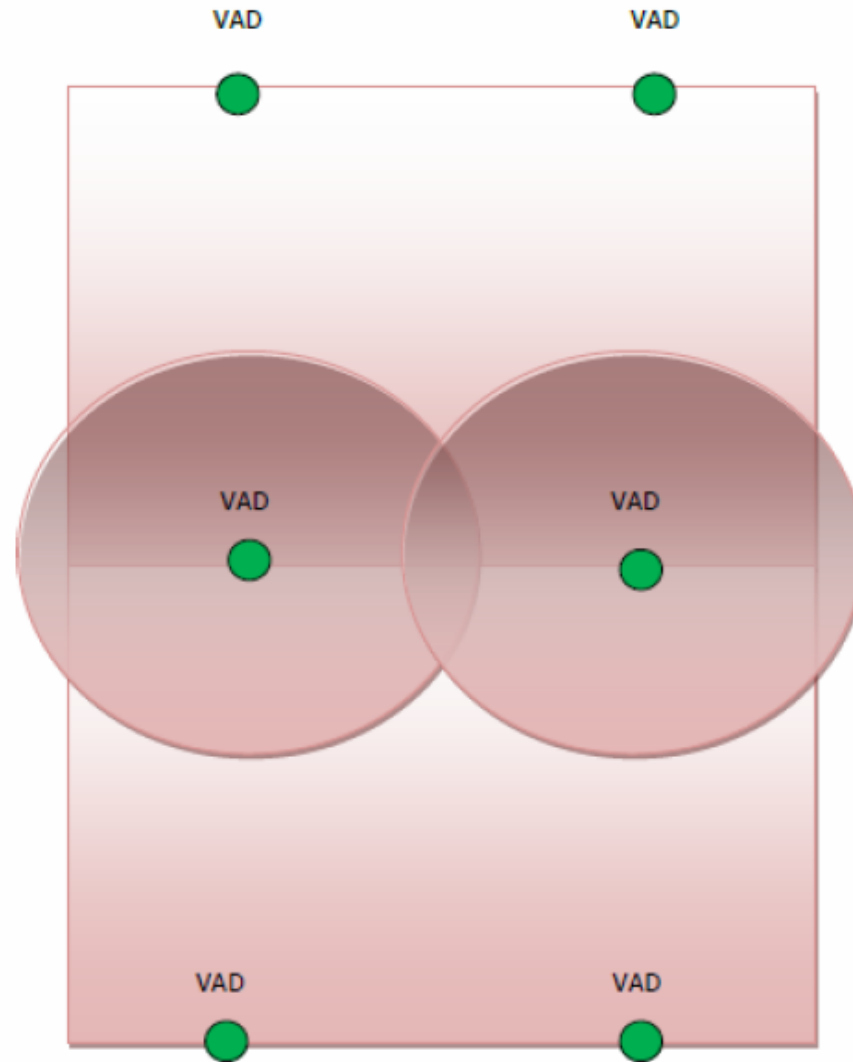

VISUAL ALARM DEVICE

EN54-23
Classes W, C and O

Példa W és C

PRODET